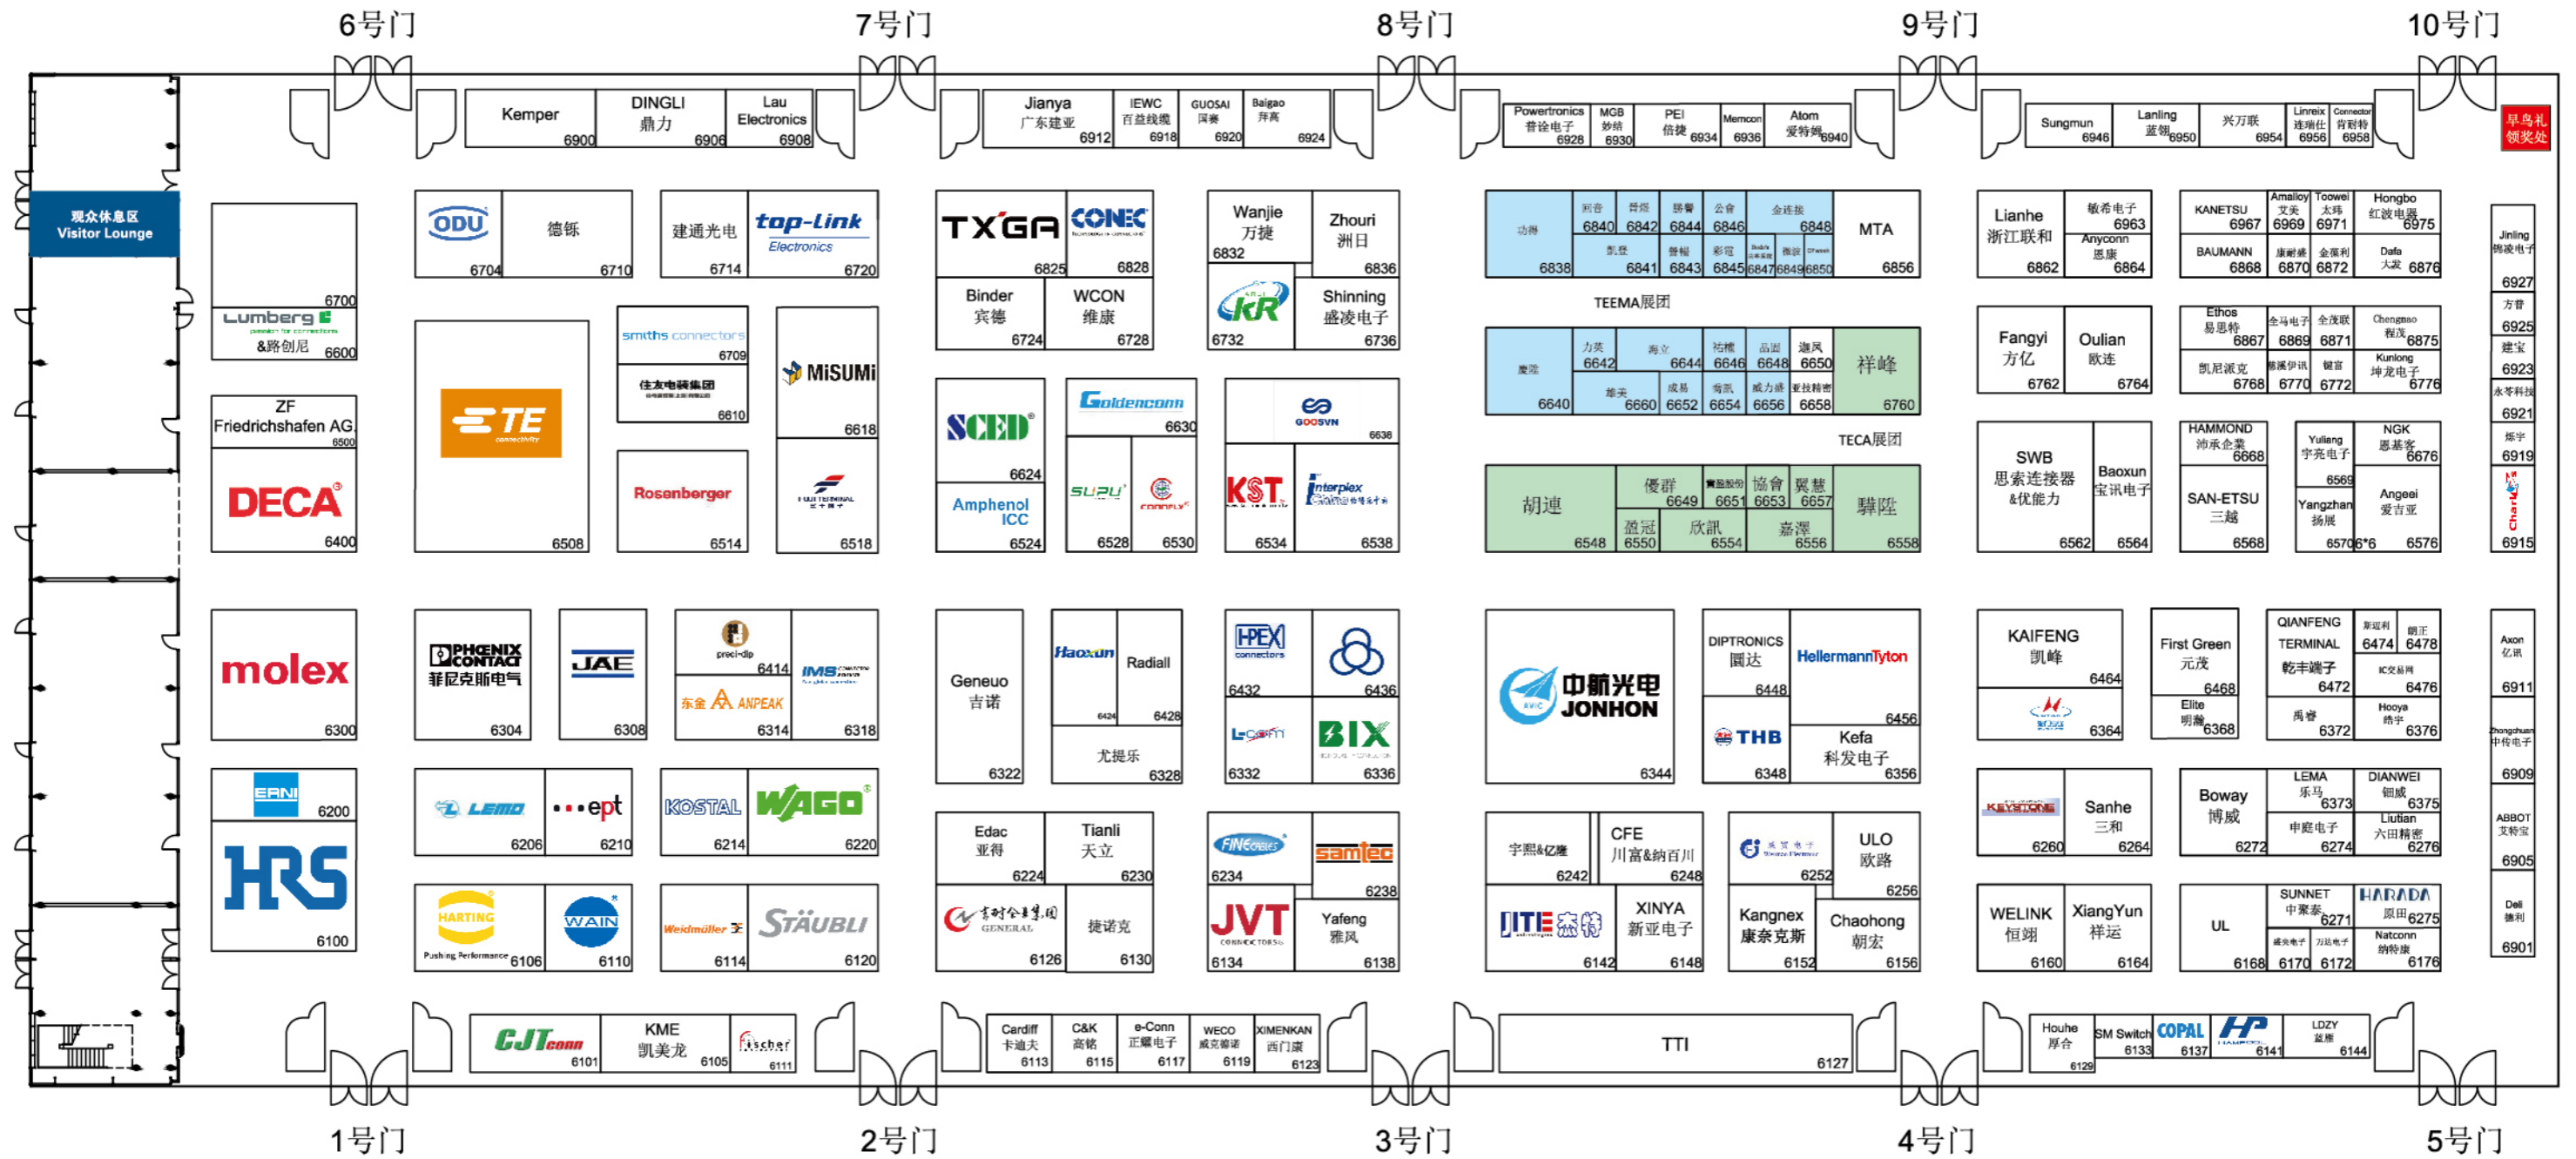

# Hall E6

## E6 开关和连接器技术及线束线缆 Switch & Interconnection Technology

展馆平面图 Floor Plans  
展商名单 Exhibitor List  
会议议程 Forum Agenda  
展商现场活动 Events of Exhibitors

展馆平面图 Floor Plans  
展商名单 Exhibitor List  
会议议程 Forum Agenda  
展商现场活动 Events of Exhibitors